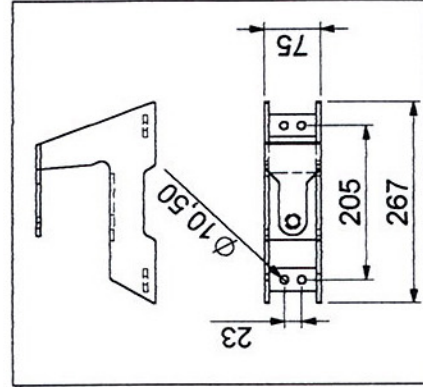

Skyddet kan vridas
140 grader vänster
respektive 140 grader
höger från sitt främre
läge.

The information contained in this drawing is the sole property of STOREBRO SERVICE SYSTEM AB. Any reproduction in part or whole without the written permission of STOREBRO SERVICE SYSTEM AB is prohibited and will be subject to legal actions.